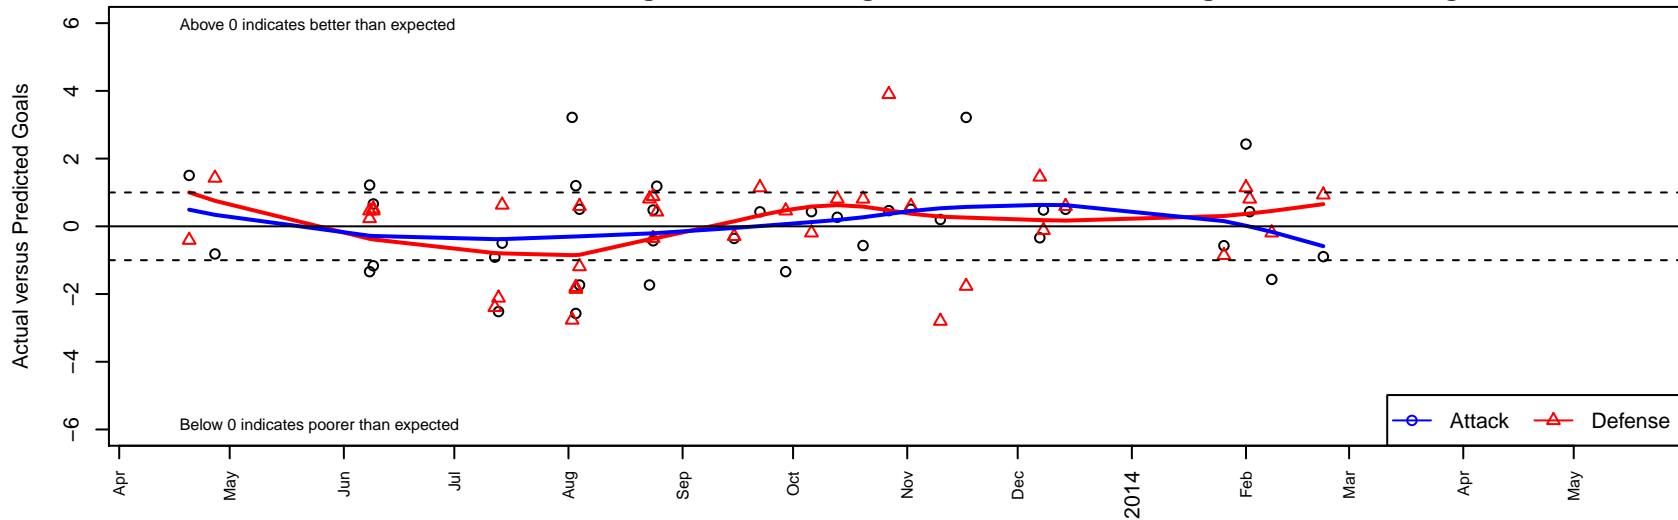

Eastside FC Blue B98
Dots are actual minus expected GF (blue circles) and GA (red triangles).
Blue line is smoothed change in attack strength. Red is smoothed change in defense strength.